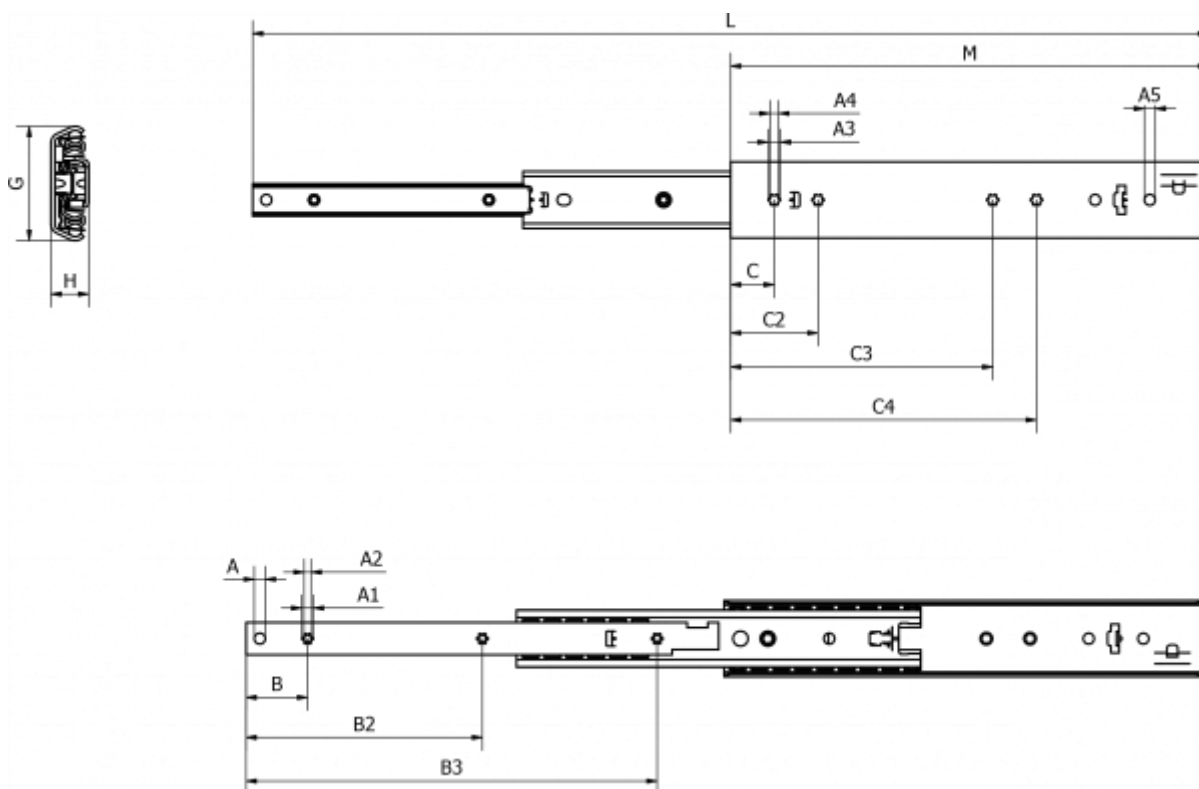

Article number: 11112S64

Description: Thomas Regout Telescopic Slide 11112S63 ULF HD F, 3-piece
Length 400 mm / load cap. 97 kg / extension 400 mm

Measures

A = 8	B3 = 397	Load capacity = 110
A1 = 8.1	C = 32	M = 450
A2 = 5.1	C2 = 64	
A3 = 9	C3 = 288	
A4 = 6.5	C4 = 320	
A5 = 8	G = 55.8	
B = 45	H = 18.5	
B2 = 205	L = 900	